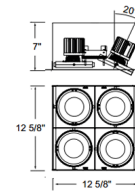

CLICK TO VIEW PRODUCT

Notes: