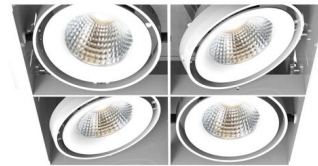

Description

The TE224LED 6 Inch Aperture 4-Light Square Trimless Non-IC Remodel Housing is constructed of 18 gauge powder coated steel and features adjustable mounting clips suitable for 1/2 inch and 5/8 inch drywall. Includes 4-light trimless adjustable flange made of extruded aluminum available in Black or White. Steel mesh plate included. Perforated perimeter of mesh plate allows mud to bond to mounting surface leaving a seamless finish in the ceiling. Includes 4X26 watt, 120 volt LED module with 20 or 40 degree beam angle in 3000K, 3500K or 4000K color temperature, 90+CRI, 4X2500 lumens. 50,000 hour average lamp life. 0-20 degree horizontal adjustment. Class 2 dimmable constant current driver included. Driver box mates to fixture by 24 inch flexible BX cable and has one 1/2 inch and two 3/4 inch knockouts for through branch wiring. Dimmable with a TRIAC dimmer, sold separately. ETL listed.

Specifications

REFLECTOR/BAFFLE COLOR	N/A
BODY FINISH	White
WATTAGE	104W
DIMMER	Standard 120V
DIMENSIONS	12.63"W x 7"H x 12.63"D
INTEGRATED LED MODULE	4 x LED/26W/120V LED
COUNTRY OF ORIGIN	China

Technical Information

APERTURE SIZE	6.000"
APERTURE SHAPE	Square
HOUSING HEIGHT	7"
HOUSING TYPE	Remodel NON IC
CEILING TYPE	Drywall Trimless/Flush
FUNCTION	Adjustable Accent
LAMP LIFE	50000 hours
BEAM ANGLE	20°
COLOR RENDERING	90 CRI
LAMP COLOR	3000K
LUMENS/WATT	384.62
LUMINOUS FLUX	10000 lumens