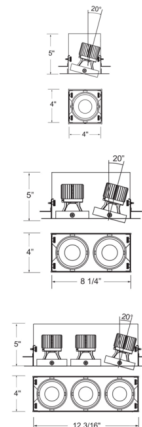

CLICK TO VIEW PRODUCT

Notes: