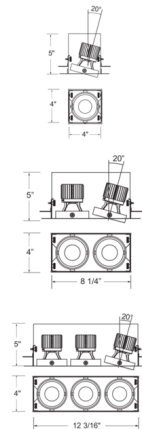

CLICK TO VIEW PRODUCT

Notes: