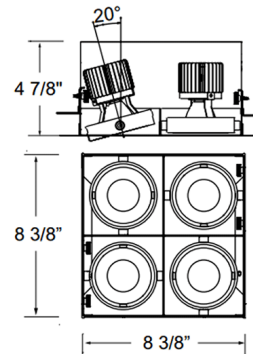

Description

The TE614LED 4 Inch Aperture 4-Light Trimless Square Non-IC Remodel Housing is constructed of 18 gauge powder coated steel and features adjustable mounting clips suitable for 1/2 inch and 5/8 inch drywall. Includes 4-light trimless adjustable trim made of extruded aluminum available in Black or White. Steel mesh plate included. Perforated perimeter of mesh plate allows mud to bond to mounting surface leaving a seamless finish in the ceiling. Includes 4X15 watt, 120 volt LED module with 20 or 40 degree beam angle in 3000K, 3500K or 4000K color temperature, 90+CRI, 4X1290 lumens. 50,000 hour average lamp life. 0-20 degree horizontal adjustment. Class 2 dimmable constant current driver included. Driver box mates to fixture by 24 inch flexible BX cable and has one 1/2 inch and two 3/4 inch knockouts for through branch wiring. Dimmable with a TRIAC dimmer, sold separately. ETL listed. Fixture: 8.38 inch square x 4.88 inch height. 8.56 inch square cutout.

Specifications

REFLECTOR/BAFFLE COLOR	N/A
BODY FINISH	White
WATTAGE	60W
DIMMER	Standard 120V
DIMENSIONS	8.38"W x 4.88"H x 8.38"D
INTEGRATED LED MODULE	4 x LED/15W/120V LED
COUNTRY OF ORIGIN	China

Technical Information

APERTURE SIZE	4.000"
APERTURE SHAPE	Square
HOUSING HEIGHT	5"
HOUSING TYPE	Remodel NON IC
CEILING TYPE	Drywall Trimless/Flush
FUNCTION	Adjustable Accent
LAMP LIFE	50000 hours
BEAM ANGLE	20°
COLOR RENDERING	90 CRI
LAMP COLOR	3000K
LUMENS/WATT	344.00
LUMINOUS FLUX	5160 lumens

Shown in white

8 9/16"L x 8 9/16"W

CLICK TO VIEW PRODUCT

Notes: