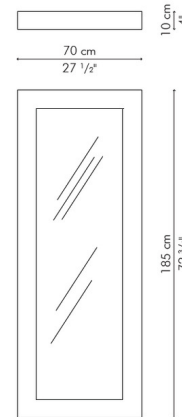

### Description

The C U C Me Mirror features a hand woven wire frame dipped into a vat of salago fiber, which forms an interesting rough texture as it dries. The mirror's design juxtaposes a symmetrical outer frame with random, intersecting lines within for an intriguing, organic look.

### Specifications

COLOR	Mirror
BODY FINISH	Brown
WATTAGE	N/A
DIMMER	N/A
DIMENSIONS	27.5"W x 72.75"H x 4"D
BULB	N/A
COUNTRY OF ORIGIN	Philippines

CLICK TO VIEW PRODUCT

Notes: