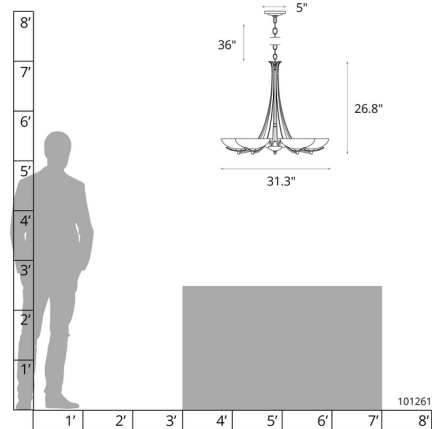

### Description

The Aegis Chandelier adds a sweeping beauty to your interior space. Features hand worked ribbons and pipes of steel paired with elegant glass bowls. Canopy: 5 / 6.5 inch diameter. Lifetime Limited Warranty when installed in residential setting. Handcrafted to order by skilled artisans in Vermont, USA. Due to the weight of the largest fixture, additional ceiling support is required.

### Specifications

COLOR	Opal
BODY FINISH	Dark Smoke
WATTAGE	22.5W
DIMMER	Standard 120V
DIMENSIONS	31.3"W x 26.8"H
BULB NOT INCLUDED	5 x JCD/G9/4.5W/120V LED
COUNTRY OF ORIGIN	United States

CLICK TO VIEW PRODUCT