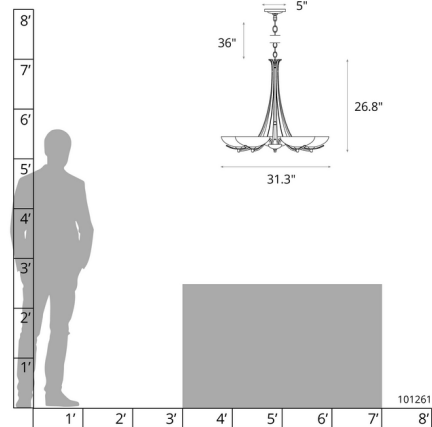

### Description

The Aegis Chandelier adds a sweeping beauty to your interior space. Features hand worked ribbons and pipes of steel paired with elegant glass bowls. Canopy: 5 / 6.5 inch diameter. Lifetime Limited Warranty when installed in residential setting. Handcrafted to order by skilled artisans in Vermont, USA. Due to the weight of the largest fixture, additional ceiling support is required.

### Specifications

COLOR	Opal
BODY FINISH	Dark Smoke
WATTAGE	22.5W
DIMMER	Standard 120V
DIMENSIONS	31.3"W x 26.8"H
BULB NOT INCLUDED	5 x JCD/G9/4.5W/120V LED
COUNTRY OF ORIGIN	United States

CLICK TO VIEW PRODUCT