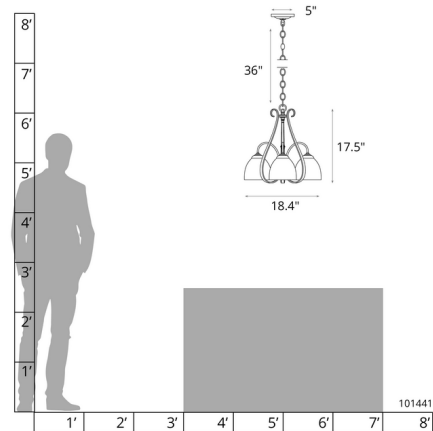

Description

The Sweeping Taper 3 Arm Chandelier brings a graceful beauty to your interior space. Hand shaped steel ribbons and tubes are complemented by tulip shaped glass diffusers directing light downward. Canopy: 5 inch diameter. Slope ceiling adaptable. Handcrafted to order by skilled artisans in Vermont, USA. Lifetime Limited Warranty when installed in residential setting.

Specifications

COLOR	Opal
BODY FINISH	Bronze
WATTAGE	300W
DIMMER	Standard 120V
DIMENSIONS	18.4"W x 17.5"H
BULB NOT INCLUDED	3 x A19/Medium (E26)/100W/120V Incandescent
OTHER BULB OPTIONS	3 x A19/Medium (E26)/120V LED
COUNTRY OF ORIGIN	United States

Technical Information

PRODUCT DIMENSIONS	Adjustable Chain Length: 36"
--------------------	------------------------------

Shown in bronze / opal

CLICK TO VIEW PRODUCT

Notes: