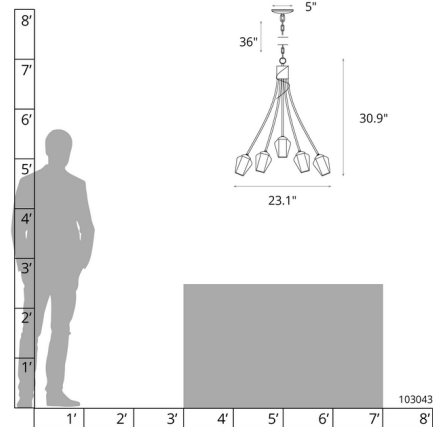

By Hubbardton Forge

Description

The Flora Swag Chandelier brings a soft detailed look to your interior space. The gentle tulip shaped shades are complemented by hand forged twining steel vine that hugs a stem. Canopy: 5 inch diameter. Sloped ceiling adaptable. Lifetime Limited Warranty when installed in residential setting. Handcrafted to order by skilled artisans in Vermont, USA.

Specifications

COLOR Opal and Seeded
 BODY FINISH Dark Smoke
 WATTAGE 27W
 DIMMER Standard 120V
 DIMENSIONS 23.1"W x 30.9"H
 BULB NOT INCLUDED 6 x JCD/G9/4.5W/120V LED
 OTHER BULB OPTIONS 6 x JCD/G9/120V LED
 COUNTRY OF ORIGIN United States

Technical Information

PRODUCT DIMENSIONS Adjustable Chain Length: 36"

Shown in dark smoke / opal and seeded

CLICK TO VIEW PRODUCT

Notes: