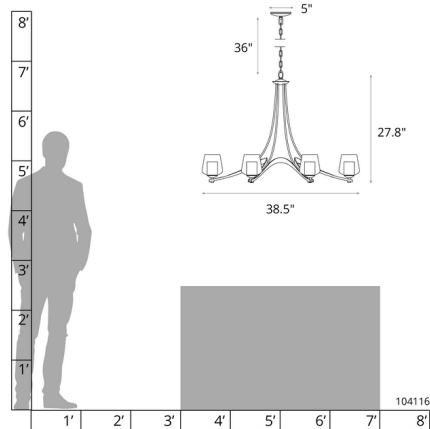

Description

The Ribbon Oval Chandelier brings a glamorous look to your interior space. Clean sweeping ribbons of steel are complemented with glass diffusers. Canopy: 5 inch diameter. Sloped ceiling adaptable. Lifetime Limited Warranty when installed in residential setting. Handcrafted to order by skilled artisans in Vermont, USA.

Specifications

COLOR Opal
 BODY FINISH Dark Smoke
 WATTAGE 600W
 DIMMER Standard 120V
 DIMENSIONS 38.5"W x 27.8"H x 24.5"D
 BULB NOT INCLUDED 6 x A19/Medium (E26)/100W/120V Incandescent
 COUNTRY OF ORIGIN United States

Technical Information

PRODUCT DIMENSIONS Adjustable Chain Length: 36

Shown in dark smoke / opal

CLICK TO VIEW PRODUCT

Notes: