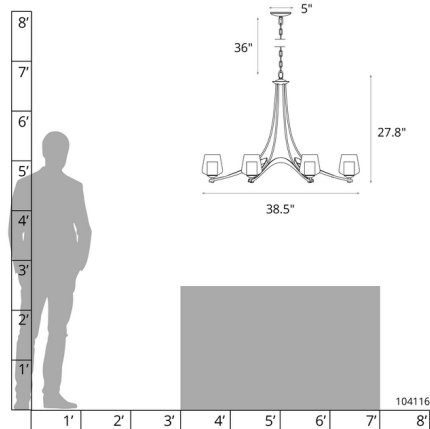

### Description

The Ribbon Oval Chandelier brings a glamorous look to your interior space. Clean sweeping ribbons of steel are complemented with glass diffusers. Canopy: 5 inch diameter. Sloped ceiling adaptable. Lifetime Limited Warranty when installed in residential setting. Handcrafted to order by skilled artisans in Vermont, USA.

### Specifications

COLOR . . . . . Opal  
BODY FINISH . . . . . Dark Smoke  
WATTAGE . . . . . 600W  
DIMMER . . . . . Standard 120V  
DIMENSIONS . . . . . 38.5"W x 27.8"H x 24.5"D  
BULB NOT INCLUDED . . . . . 6 x A19/Medium (E26)/100W/120V Incandescent  
COUNTRY OF ORIGIN . . . . . United States

### Technical Information

PRODUCT DIMENSIONS . . . . . Adjustable Chain Length: 36

Notes:

Shown in dark smoke / opal

CLICK TO VIEW PRODUCT