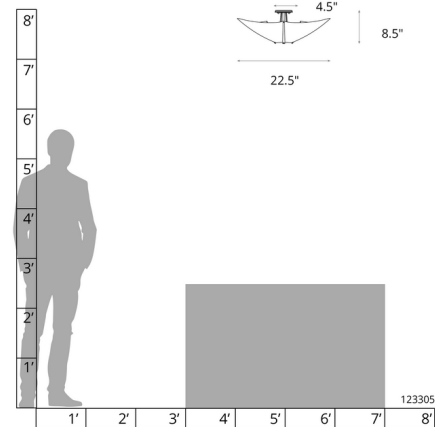

### Specifications

COLOR	Spun Frost
BODY FINISH	Bronze
WATTAGE	240W
DIMMER	Standard 120V
DIMENSIONS	22.5"W x 8.5"H
BULB NOT INCLUDED	4 x A19/Medium (E26)/60W/120V Incandescent
OTHER BULB OPTIONS	4 x A19/Medium (E26)/120V LED
COUNTRY OF ORIGIN	United States

### Technical Information

PRODUCT DIMENSIONS	Canopy: 4.5" Sq.
--------------------	------------------

Shown in bronze / spun frost

CLICK TO VIEW PRODUCT

Notes: