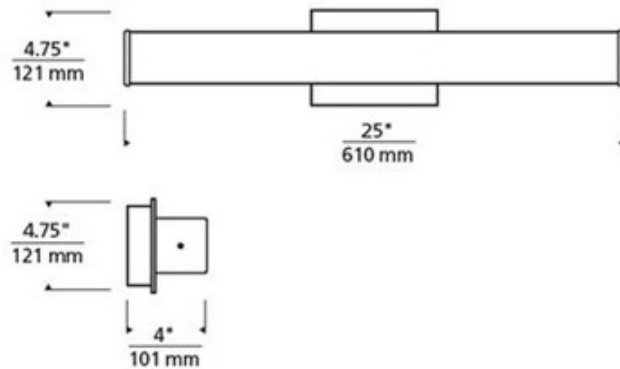

Lynn Incandescent Bath Bar

Description:

Lynn bath bar features a sleek linear glass shade with metal end caps. Shade available in white glass. Finish available in chrome, satin nickel and antique bronze. May be mounted horizontally or vertically. Mounts to a 4 inch square electrical box with round plaster ring or octagon electrical box. Includes (5) 40 watt, 120 volt T4 G9 base halogen lamps. Dimmable with standard incandescent dimmer. ADA compliant. ETL listed. 25 inch width x 4.75 inch height x 4 inch depth.

Shown in: Satin Nickel / White Glass

List Price: \$306.25
Our Price: \$245.00

Shade Color: White Glass
Body Finish: Satin Nickel
Lamp: 5 x T4/G9/40W/120V Halogen
Wattage: 200W
Dimmer: Incandescent
Dimensions: 4.75"H x 25"W x 4"D