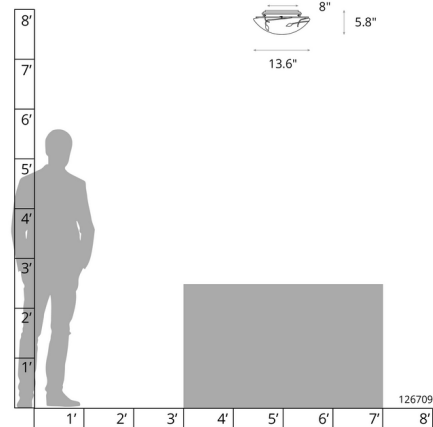

### Specifications

COLOR	Opal
BODY FINISH	Bronze
WATTAGE	120W
DIMMER	Standard 120V
DIMENSIONS	13.6"W x 5.8"H
BULB NOT INCLUDED	2 x A19/Medium (E26)/60W/120V Incandescent
OTHER BULB OPTIONS	2 x A19/Medium (E26)/120V LED
COUNTRY OF ORIGIN	United States

### Technical Information

PRODUCT DIMENSIONS	Canopy: 8" Dia
--------------------	----------------

CLICK TO VIEW PRODUCT

Notes: