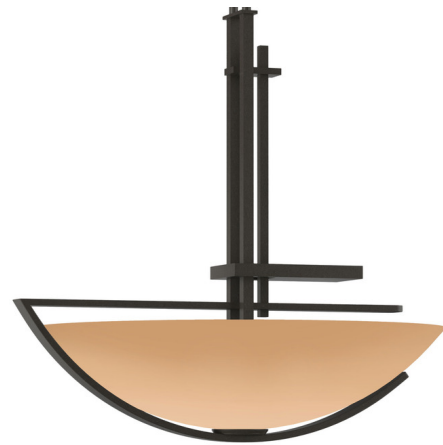

## Ondrian Oval Pendant By Hubbardton Forge

### Description

The Ondrian Oval Pendant brings a clean detailed look to your interior space. The oval glass bowl seem to float between the asymmetrical hand hammered vertical bars and simple horizontal lines. Available with Standard and Long adjustable stem lengths. Canopy: 6.5 inch square. Slope ceiling adaptable one way to 45 degrees. Double down-rod fixtures can be used in one direction only. The two down-rods must remain the same length. The fixtures will run parallel or along the slope, but not perpendicular or up the slope. Lifetime Limited Warranty when installed in residential setting. Handcrafted to order by skilled artisans in Vermont, USA. US Patent D 494,303 Note: Due to the weight of this fixture, additional ceiling support is required.

### Specifications

COLOR . . . . . Sand  
 BODY FINISH . . . . . Dark Smoke  
 WATTAGE . . . . . 300W  
 DIMMER . . . . . Standard 120V  
 DIMENSIONS . . . . . 26"W x 26.5"H x 24"D  
 BULB NOT INCLUDED . . . . . 3 x A19/Medium (E26)/100W/120V Incandescent  
 OTHER BULB OPTIONS . . . . . 3 x A19/Medium (E26)/120V LED  
 COUNTRY OF ORIGIN . . . . . United States

### Technical Information

PRODUCT DIMENSIONS . . . . . Min/Max Adjustable Length: 30" - 45"

Shown in dark smoke / sand

CLICK TO VIEW PRODUCT

Notes: