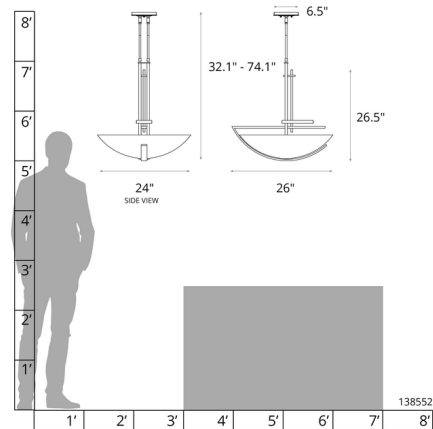

### Description

The Ondrian Oval Pendant brings a clean detailed look to your interior space. The oval glass bowl seem to float between the asymmetrical hand hammered vertical bars and simple horizontal lines. Available with Standard and Long adjustable stem lengths. Canopy: 6.5 inch square. Slope ceiling adaptable one way to 45 degrees. Double down-rod fixtures can be used in one direction only. The two down-rods must remain the same length. The fixtures will run parallel or along the slope, but not perpendicular or up the slope. Lifetime Limited Warranty when installed in residential setting. Handcrafted to order by skilled artisans in Vermont, USA. US Patent D 494,303 Note: Due to the weight of this fixture, additional ceiling support is required.

### Specifications

COLOR . . . . . Sand  
 BODY FINISH . . . . . Dark Smoke  
 WATTAGE . . . . . 300W  
 DIMMER . . . . . Standard 120V  
 DIMENSIONS . . . . . 26"W x 26.5"H x 24"D  
 BULB NOT INCLUDED . . . . . 3 x A19/Medium (E26)/100W/120V Incandescent  
 OTHER BULB OPTIONS . . . . . 3 x A19/Medium (E26)/120V LED  
 COUNTRY OF ORIGIN . . . . . United States

### Technical Information

PRODUCT DIMENSIONS . . . . . Min/Max Adjustable Length: 30" - 45"

Shown in dark smoke / sand

CLICK TO VIEW PRODUCT

Notes: