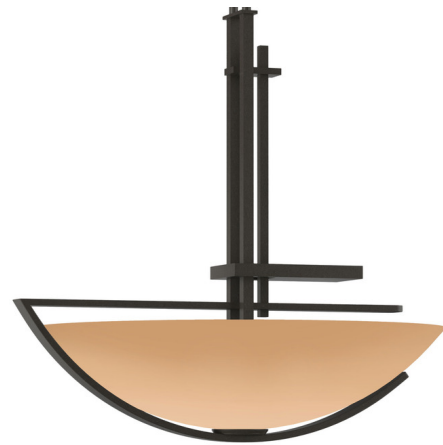

## Ondrian Oval Pendant

By Hubbardton Forge

### Description

The Ondrian Oval Pendant brings a clean detailed look to your interior space. The oval glass bowl seem to float between the asymmetrical hand hammered vertical bars and simple horizontal lines. Available with Standard and Long adjustable stem lengths. Canopy: 6.5 inch square. Slope ceiling adaptable one way to 45 degrees. Double down-rod fixtures can be used in one direction only. The two down-rods must remain the same length. The fixtures will run parallel or along the slope, but not perpendicular or up the slope. Lifetime Limited Warranty when installed in residential setting. Handcrafted to order by skilled artisans in Vermont, USA. US Patent D 494,303 Note: Due to the weight of this fixture, additional ceiling support is required.

### Specifications

COLOR . . . . . Sand  
 BODY FINISH . . . . . Dark Smoke  
 WATTAGE . . . . . 300W  
 DIMMER . . . . . Standard 120V  
 DIMENSIONS . . . . . 26"W x 26.5"H x 24"D  
 BULB NOT INCLUDED . . . . . 3 x A19/Medium (E26)/100W/120V Incandescent  
 OTHER BULB OPTIONS . . . . . 3 x A19/Medium (E26)/120V LED  
 COUNTRY OF ORIGIN . . . . . United States

### Technical Information

PRODUCT DIMENSIONS . . . . . Min/Max Adjustable Length: 30" - 45"

Shown in dark smoke / sand

CLICK TO VIEW PRODUCT

Notes: