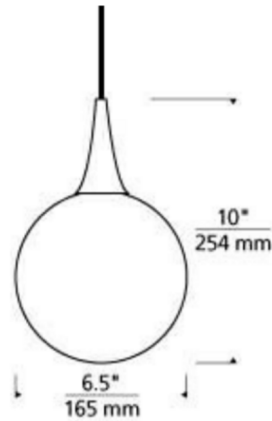

CLICK TO VIEW PRODUCT

Notes: