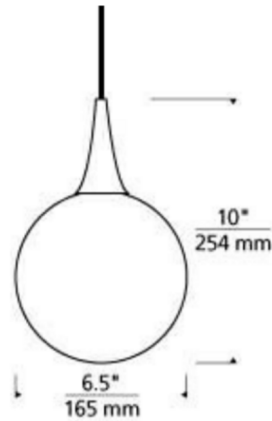

### Specifications

SHADE COLOR	White
BODY FINISH	Satin Nickel
WATTAGE	6W
DIMMER	Dimmable
DIMENSIONS	6.5"W x 10"H
INTEGRATED LED MODULE	1 x LED/6W/12V LED

### Technical Information

PRODUCT DIMENSIONS	Cord Length: 72"
LAMP LIFE	25000 hours
COLOR RENDERING	90 CRI
LAMP COLOR	3000K
LUMENS/WATT	49.50
LUMINOUS FLUX	297 lumens

Shown in satin nickel / white

CLICK TO VIEW PRODUCT