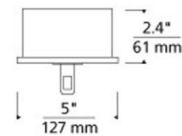

### Specifications

COLOR	N/A
BODY FINISH	Satin Nickel
WATTAGE	300W
DIMMER	Low Voltage Electronic
DIMENSIONS	5"W x 2.4"H
BULB	N/A

CLICK TO VIEW PRODUCT

Notes: