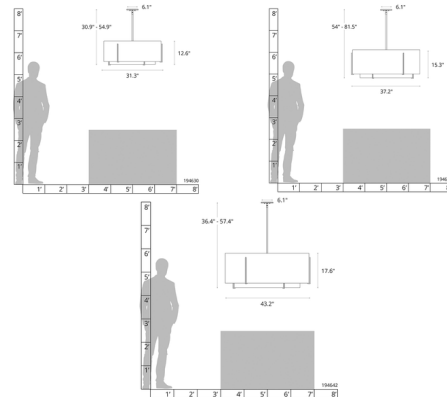

Description

The Exos Double Shade Large Scale Pendant brings a clean bold look to your interior space. Dual drum shaped fabric shades, the inner shade being Natural Anna, are cradled by hand forged steel bars, casting warm shadows across your room. Available in five sizes. Canopy: 6.1 inch diameter. Lifetime Limited Warranty when installed in residential setting. Handcrafted to order by skilled artisans in Vermont, USA.

Shown in dark smoke / natural anna

Specifications

COLOR Natural Anna
BODY FINISH Dark Smoke
WATTAGE 300W
DIMMER Standard 120V
DIMENSIONS 31.3"W x 12.6"H
BULB NOT INCLUDED 3 x A19/Medium (E26)/100W/120V Incandescent
OTHER BULB OPTIONS 3 x A19/Medium (E26)/120V LED
COUNTRY OF ORIGIN United States

Technical Information

PRODUCT DIMENSIONS Min/Max Adjustable Overall Height: 30.9"-54.9"

CLICK TO VIEW PRODUCT

Notes: