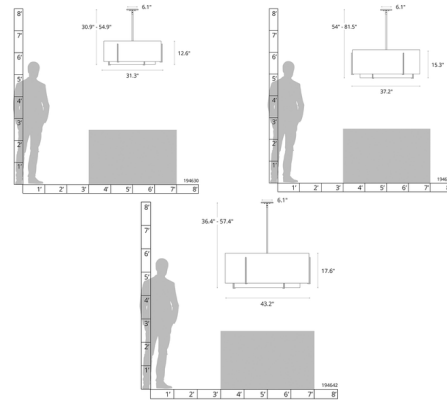

### Description

The Exos Double Shade Large Scale Pendant brings a clean bold look to your interior space. Dual drum shaped fabric shades, the inner shade being Natural Anna, are cradled by hand forged steel bars, casting warm shadows across your room. Available in five sizes. Canopy: 6.1 inch diameter. Lifetime Limited Warranty when installed in residential setting. Handcrafted to order by skilled artisans in Vermont, USA.

### Specifications

COLOR . . . . . Natural Anna  
 BODY FINISH . . . . . Dark Smoke  
 WATTAGE . . . . . 300W  
 DIMMER . . . . . Standard 120V  
 DIMENSIONS . . . . . 31.3"W x 12.6"H  
 BULB NOT INCLUDED . . . . . 3 x A19/Medium (E26)/100W/120V Incandescent  
 OTHER BULB OPTIONS . . . . . 3 x A19/Medium (E26)/120V LED  
 COUNTRY OF ORIGIN . . . . . United States

### Technical Information

PRODUCT DIMENSIONS . . . . . Min/Max Adjustable Overall Height: 30.9"-54.9"

CLICK TO VIEW PRODUCT

Notes: