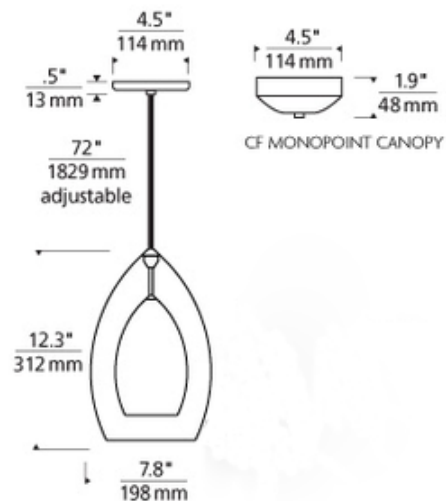

**BRAND**

Tech Lighting

**DESCRIPTION**

Fire Grande Pendant features a rich translucent glass surrounding a frost glass diffuser. Shade available in Clear, Smoke or Steel Blue. Finish available in Satin Nickel, White, Black or Antique Bronze. Satin Nickel, Black and White finishes highlighted with Satin Nickel detail and clear cable. Antique Bronze finish highlighted with Antique Bronze detail and brown cable. Includes one 40 watt 120 volt JCD G9 base halogen lamp, 4.5 inch round flush mount canopy, and six feet of field field cuttable cable. ETL listed. 7.8 inch width x 12.3 inch height x 84.3 inch length.

*Shown in: Satin Nickel / Steel Blue*

<b>SHADE COLOR</b>	Steel Blue
<b>BODY FINISH</b>	Satin Nickel
<b>WATTAGE</b>	40W
<b>DIMMER</b>	Incandescent
<b>DIMENSIONS</b>	84.3"L x 7.8"W x 12.3"H
<b>LAMP</b>	1 x JCD/G9/40W/120V Halogen

**ITEM NUMBER** TLG54874

COMPANY	PROJECT	FIXTURE TYPE	APPROVED BY	DATE