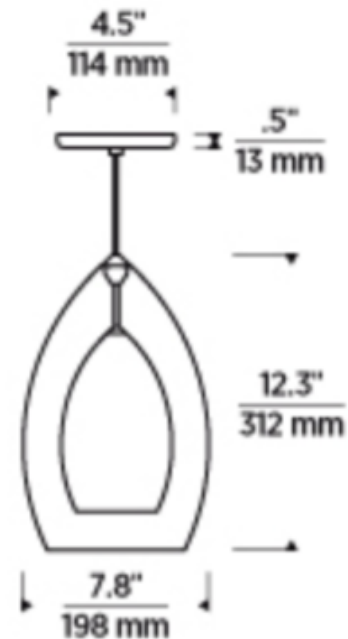

BRAND

Visual Comfort Modern

DESCRIPTION

Fire Grande Pendant features a rich translucent glass surrounding a frost glass diffuser.

SHADE COLOR	Steel Blue
BODY FINISH	Satin Nickel
WATTAGE	40W
DIMMER	Standard 120V
DIMENSIONS	7.8"W x 12.3"H
BULB INCLUDED	
LAMP	JCD/G9/40W/120V Halogen

Technical Information

PRODUCT DIMENSIONS	Cord Length: 72"
---------------------------	------------------

SPEC #	TLG54874
---------------	----------

COMPANY	PROJECT	FIXTURE TYPE	APPROVED BY	DATE