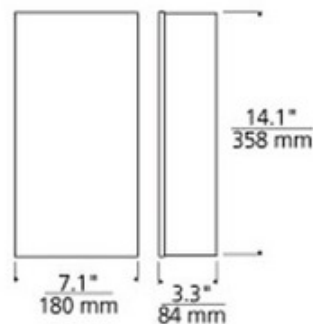

Lexington Wall Light

Description:

Lexington Wall Light features a half-cylinder fabric shade with rolled edges and minimal metal base. Shade available in Desert Clay or White with finish in Satin Nickel or Antique Bronze. Fixture available with incandescent or LED lamp options. Incandescent: One 60 watt, 120 volt BT15 medium base lamp is required, but not included. LED: Includes 13 watt, 120 volt 2700K color temperature LED module, 1000 lumens. ETL listed. ADA compliant. 7.1 inch width x 14.1 inch height x 3.3 inch depth.

Shown in: Antique Bronze / Desert Clay

List Price: \$281.26
Our Price: \$225.01

Shade Color: Desert Clay
Body Finish: Antique Bronze
Lamp: 1 x BT15/Medium (E26)/43W/120V Halogen
Wattage: 43W
Dimmer: Incandescent
Dimensions: 14.1"H x 7.1"W x 3.3"D