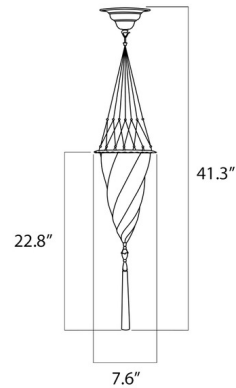

### Specifications

COLOR . . . . . Gold Classic  
BODY FINISH . . . . . Brass  
WATTAGE . . . . . 5W  
DIMMER . . . . . Standard 120V  
DIMENSIONS . . . . . 7.5"W x 39.75"H  
BULB NOT INCLUDED . . . . . 1 x B11/Candelabra (E12)/5W/120V LED  
OTHER BULB OPTIONS . . . . . 1 x B10/Candelabra (E12)/120V LED  
1 x B10/Candelabra (E12)/60W/120V Incandescent