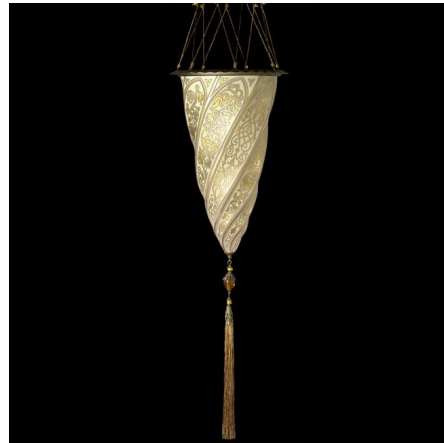

# Lightology

lightology.com  
866-954-4489  
06-01-26

Project: \_\_\_\_\_

Company: \_\_\_\_\_

Location: \_\_\_\_\_ Fixture Type: \_\_\_\_\_

SPEC #: **VEN551**

Approved On: \_\_\_\_\_ Approved By: \_\_\_\_\_

## Cesendello Glass Pendant By Venetian Designs

### Description

Illuminate your space with the historical grandeur of the Cesendello Glass Pendant, a stunning interpretation of ancient sanctuary lamps rooted in the rich artistic traditions of Rome and Byzantium. Handcrafted in Italy, this elegant pendant features exquisite decorative glass, beautifully accented by genuine Murano glass details and a sophisticated, 11.5-inch tassel. The Cesendello Pendant offers a harmonious blend of classic design and transitional appeal, making it perfect for adding a touch of refined beauty to dining rooms, stairwells, or any space desiring a warm, inviting glow with a nod to antiquity. Its thoughtful design and superior craftsmanship ensure it stands out as a focal point.

Shown in brass / gold classic