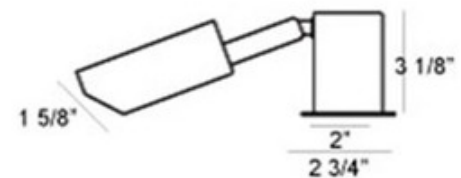

NEW CONSTRUCTION CONFIGURATION

REMODEL CONFIGURATION

COMPANY	PROJECT	FIXTURE TYPE	APPROVED BY	DATE