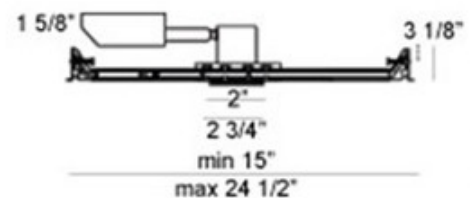

NEW CONSTRUCTION CONFIGURATION

REMODEL CONFIGURATION

COMPANY	PROJECT	FIXTURE TYPE	APPROVED BY	DATE