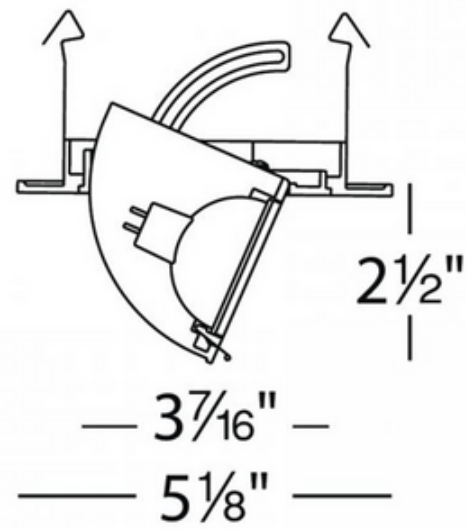

COMPANY	PROJECT	FIXTURE TYPE	APPROVED BY	DATE