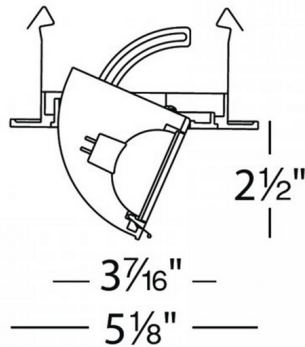

Lightology

lightology.com
866-954-4489
06-04-26

Project: _____

Company: _____

Location: _____ Fixture Type: _____

SPEC #: **WAC55131**

Approved On: _____ Approved By: _____

Low Voltage 4 inch Round Premium Directional Spot Trim By WAC Lighting

Description

Low Voltage 4 Inch Round Premium Directional Spot Trim is constructed of die-cast aluminum with an abrasion resistant powder coat or plated metal finish. Center lamp holder allows lamp to be tilted 80 degrees from vertical. Includes clear lens. A complete fixture includes a housing and trim, sold separately.

Shown in white

Specifications

REFLECTOR/BAFFLE COLOR	N/A
BODY FINISH	White
WATTAGE	7W
DIMMER	Low Voltage Electronic
DIMENSIONS	5.13"W x 2.5"H
BULB NOT INCLUDED	1 x MR16/GU5.3 (bipin)/7W/12V LED
COUNTRY OF ORIGIN	China