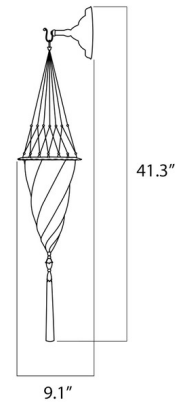

CLICK TO VIEW PRODUCT

Notes: