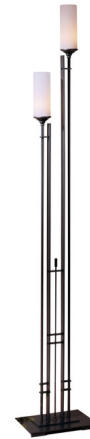

Lightology

lightology.com
866-954-4489
07-06-26

Project: _____

Company: _____

Location: _____ Fixture Type: _____

SPEC #: **HUB553377**

Approved On: _____ Approved By: _____

Metra Twin Tall Floor Lamp By Hubbardton Forge

Description

The Metra Twin Tall Floor Lamp brings a strong, minimalist look to your interior space. Clean lines of hand worked steel are topped with twin cylindrical glass shades. Pole dimmer is located on the fixture base. Lifetime Limited Warranty when installed in residential setting. Handcrafted to order by skilled artisans in Vermont, USA. Note: When shipping to California, two 5 watt JA8 compliant LED bulbs are included for CA Title 20 compliance.

Shown in natural iron / opal

Specifications

COLOR	Opal
BODY FINISH	Natural Iron
WATTAGE	120W
DIMMER	Included
DIMENSIONS	12.7"W x 74.7"H
BULB INCLUDED	2 x B10/Medium (E26)/60W/120V Incandescent
OTHER BULB OPTIONS	2 x B10/Medium (E26)/120V LED
COUNTRY OF ORIGIN	United States

Technical Information

PRODUCT DIMENSIONS	Cord: 96"
--------------------	-----------

CLICK TO VIEW PRODUCT

Notes: