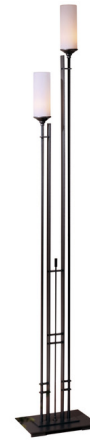

Lightology

lightology.com
866-954-4489
04-24-26

Project: _____

Company: _____

Location: _____ Fixture Type: _____

SPEC #: **HUB553377**

Approved On: _____ Approved By: _____

Metra Twin Tall Floor Lamp By Hubbardton Forge

Description

The Metra Twin Tall Floor Lamp brings a strong, minimalist look to your interior space. Clean lines of hand worked steel are topped with twin cylindrical glass shades. Pole dimmer is located on the fixture base. Lifetime Limited Warranty when installed in residential setting. Handcrafted to order by skilled artisans in Vermont, USA. Note: When shipping to California, two 5 watt JA8 compliant LED bulbs are included for CA Title 20 compliance.

Shown in natural iron / opal

Specifications

COLOR	Opal
BODY FINISH	Natural Iron
WATTAGE	120W
DIMMER	Included
DIMENSIONS	12.7"W x 74.7"H
BULB INCLUDED	2 x B10/Medium (E26)/60W/120V Incandescent
OTHER BULB OPTIONS	2 x B10/Medium (E26)/120V LED
COUNTRY OF ORIGIN	United States

Technical Information

PRODUCT DIMENSIONS	Cord: 96"
--------------------	-----------

CLICK TO VIEW PRODUCT

Notes: