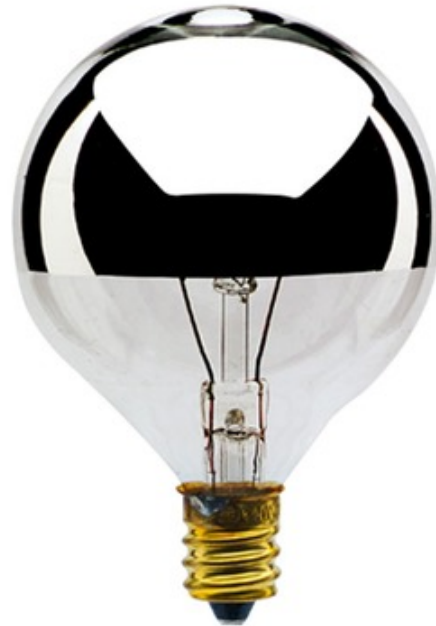

BRAND

Bulbrite

DESCRIPTION

G16.5 Candelabra (E12) Base Half Chrome 120 volt incandescent lamp. Available in 25 or 40 watt. Mirrored top reflects light toward base. Average lamp life 1500 hours.

SHADE COLOR	Half Chrome / Clear
BODY FINISH	N/A
WATTAGE	25W
DIMMER	Standard 120V
DIMENSIONS	2"W x 2.75"H
LAMP	1 x G16.5/Candelabra (E12)/25W/120V Incandescent

Technical Information

LAMP COLOR	2700 K
COLOR RENDERING	100 CRI
BEAM ANGLE	360°
LAMP LIFE	1500 hours

ITEM NUMBER	BUB55380
--------------------	----------

COMPANY	PROJECT	FIXTURE TYPE	APPROVED BY	DATE