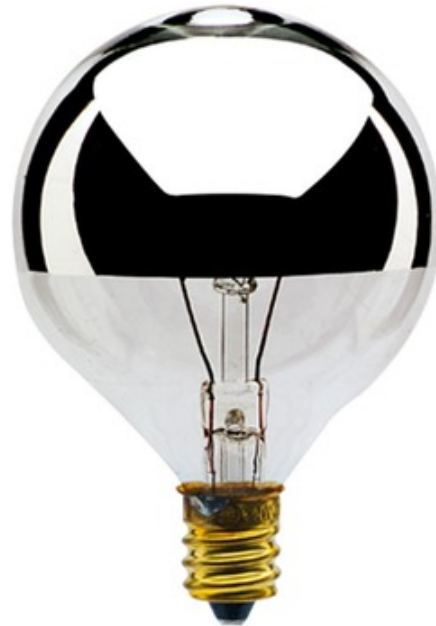

BRAND

Bulbrite

DESCRIPTION

G16.5 Candelabra (E12) Base Half Chrome 120 volt incandescent lamp. Available in 25 watt. Mirrored top reflects light toward base. Average lamp life 1500 hours.

SHADE COLOR	Half Chrome / Clear
BODY FINISH	N/A
WATTAGE	25W
DIMMER	Standard 120V
DIMENSIONS	2"W x 2.75"H
LAMP	1 x G16.5/Candelabra (E12)/25W/120V Incandescent

Technical Information

LAMP COLOR	2700K
COLOR RENDERING	100 CRI
BEAM ANGLE	360°
LAMP LIFE	1500 hours

SPEC #	BUB55380
---------------	----------

COMPANY

PROJECT

FIXTURE TYPE

APPROVED BY

DATE