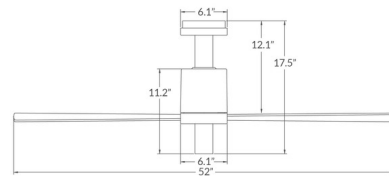

Shown in aluminum / anthracite / aluminum

Specifications

BLADE COLOR	Aluminum
BODY FINISH	Aluminum / Anthracite
WATTAGE	N/A
DIMMER	N/A
DIMENSIONS	52"W x 17.5"H
BULB	N/A
COUNTRY OF ORIGIN	Chinese Taipei

CLICK TO VIEW PRODUCT