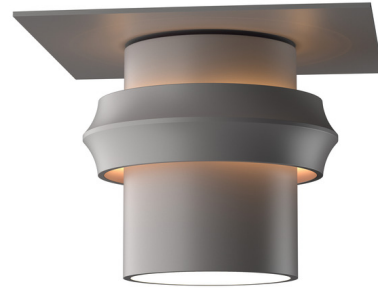

## Twilight Dark Sky Outdoor Semi Flush Ceiling Light By Hubbardton Forge

### Description

The Twilight Dark Sky Outdoor Semi Flush Ceiling Light makes a strong statement with a simple design. A warm glow emits from the metal band that circles the cylindrical shade. Dark Sky Ordinance was developed as an outdoor lighting standard that reduces glare, light trespass, and sky glow. Robust Coastal Outdoor finishes are specifically formulated to resist some of the harshest environmental conditions. Lifetime Limited Warranty when installed in residential setting. Handcrafted to order by skilled artisans in Vermont, USA.

Shown in coastal burnished steel

### Specifications

COLOR	N/A
BODY FINISH	Coastal Burnished Steel
WATTAGE	100W
DIMMER	Standard 120V
DIMENSIONS	9"W x 6.8"H
BULB NOT INCLUDED	1 x A19/Medium (E26)/100W/120V Incandescent
OTHER BULB OPTIONS	1 x JCD/G9/120V LED
COUNTRY OF ORIGIN	United States