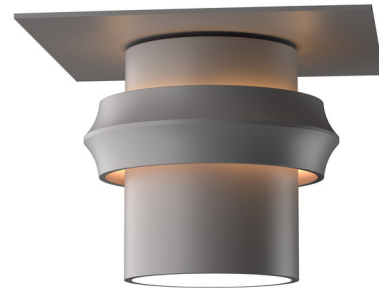

Lightology

lightology.com
866-954-4489
06-04-26

Project: _____
Company: _____
Location: _____ Fixture Type: _____
SPEC #: **HUB556934**
Approved On: _____ Approved By: _____

Twilight Dark Sky Outdoor Semi Flush Ceiling Light By Hubbardton Forge

Description

The Twilight Dark Sky Outdoor Semi Flush Ceiling Light makes a strong statement with a simple design. A warm glow emits from the metal band that circles the cylindrical shade. Dark Sky Ordinance was developed as an outdoor lighting standard that reduces glare, light trespass, and sky glow. Robust Coastal Outdoor finishes are specifically formulated to resist some of the harshest environmental conditions. Lifetime Limited Warranty when installed in residential setting. Handcrafted to order by skilled artisans in Vermont, USA.

Shown in coastal burnished steel

Specifications

COLOR	N/A
BODY FINISH	Coastal Burnished Steel
WATTAGE	100W
DIMMER	Standard 120V
DIMENSIONS	9"W x 6.8"H
BULB NOT INCLUDED	1 x A19/Medium (E26)/100W/120V Incandescent
OTHER BULB OPTIONS	1 x JCD/G9/120V LED
COUNTRY OF ORIGIN	United States