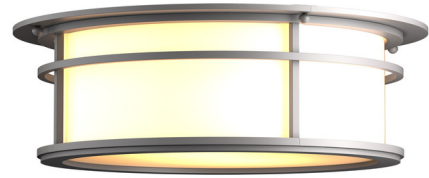

## Province Outdoor Ceiling Light By Hubbardton Forge

### Description

The Province Outdoor Flush Mount brings a tasteful look to your exterior space. The smooth metal bands of the frame are complemented by an Opal glass diffuser that casts warm shadows across your area. Robust Coastal Outdoor finishes are specifically formulated to resist some of the harshest environmental conditions. Lifetime Limited Warranty when installed in residential setting. Handcrafted to order by skilled artisans in Vermont, USA.

Shown in coastal burnished steel / opal

### Specifications

COLOR	Opal
BODY FINISH	Coastal Burnished Steel
WATTAGE	120W
DIMMER	Standard 120V
DIMENSIONS	14.5"W x 4.7"H
BULB NOT INCLUDED	2 x A15/Medium (E26)/60W/120V Incandescent
OTHER BULB OPTIONS	2 x A15/Medium (E26)/120V LED
COUNTRY OF ORIGIN	United States