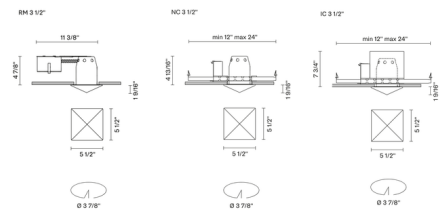

CLICK TO VIEW PRODUCT

Notes: