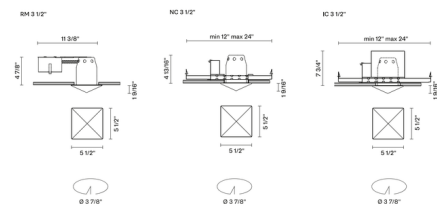

CLICK TO VIEW PRODUCT

Notes: