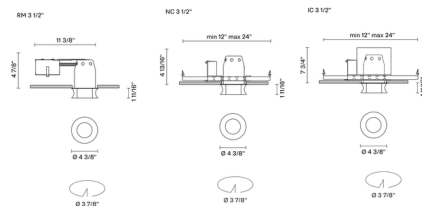

Lightology

lightology.com
866-954-4489
04-21-26

Project: _____
 Company: _____
 Location: _____ Fixture Type: _____
 SPEC #: **FAB557296**
 Approved On: _____ Approved By: _____

Faretti Eli 3.5 Inch MR16 GU10 LED Recessed Downlight By Fabbian

Description

The Faretti Eli element, composed of hand-poured Italian crystal, is an artful masterpiece able to uniformly distribute the light in any place of the room. Sold as a complete fixture (includes trim and housing). Choice of housings include: Remodel, Non-IC New Construction, or IC New Construction.

Shown in clear

Specifications

REFLECTOR/BAFFLE COLOR	Clear
BODY FINISH	N/A
WATTAGE	8W
DIMMER	Standard 120V
DIMENSIONS	4.38"W x 1.69"H
BULB NOT INCLUDED	1 x MR16/GU10/8W/120V LED
OTHER BULB OPTIONS	1 x MR16/GU10/120V LED

Technical Information

APERTURE SHAPE	Round
HOUSING HEIGHT	5"
HOUSING TYPE	Remodel NON IC
CEILING TYPE	Drywall with Trim
FUNCTION	Decorative

CLICK TO VIEW PRODUCT

Notes: