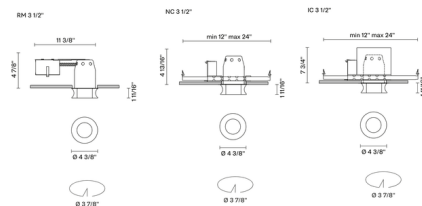

Lightology

lightology.com
866-954-4489
06-11-26

Project: _____
 Company: _____
 Location: _____ Fixture Type: _____
 SPEC #: **FAB557296**
 Approved On: _____ Approved By: _____

Faretti Eli 3.5 Inch MR16 GU10 LED Recessed Downlight By Fabbian

Description

The Faretti Eli element, composed of hand-poured Italian crystal, is an artful masterpiece able to uniformly distribute the light in any place of the room. Sold as a complete fixture (includes trim and housing). Choice of housings include: Remodel, Non-IC New Construction, or IC New Construction.

Shown in clear

Specifications

REFLECTOR/BAFFLE COLOR	Clear
BODY FINISH	N/A
WATTAGE	8W
DIMMER	Standard 120V
DIMENSIONS	4.38"W x 1.69"H
BULB NOT INCLUDED	1 x MR16/GU10/8W/120V LED
OTHER BULB OPTIONS	1 x MR16/GU10/120V LED

Technical Information

APERTURE SHAPE	Round
HOUSING HEIGHT	5"
HOUSING TYPE	Remodel NON IC
CEILING TYPE	Drywall with Trim
FUNCTION	Decorative

CLICK TO VIEW PRODUCT

Notes: