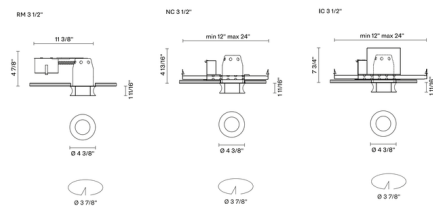

Shown in frost

Specifications

| | |
|------------------------|------------------------|
| REFLECTOR/BAFFLE COLOR | Frost |
| BODY FINISH | N/A |
| WATTAGE | 16W |
| DIMMER | Low Voltage Electronic |
| DIMENSIONS | 4.38"W x 1.69"H |
| INTEGRATED LED MODULE | 1 x LED/16W/120V LED |

Technical Information

| | |
|-----------------|-------------------|
| APERTURE SHAPE | Round |
| HOUSING HEIGHT | 5" |
| HOUSING TYPE | Remodel NON IC |
| CEILING TYPE | Drywall with Trim |
| FUNCTION | Decorative |
| BEAM ANGLE | 40° |
| COLOR RENDERING | 93 CRI |
| LAMP COLOR | 3000K |
| LUMENS/WATT | 62.50 |
| LUMINOUS FLUX | 1000 lumens |