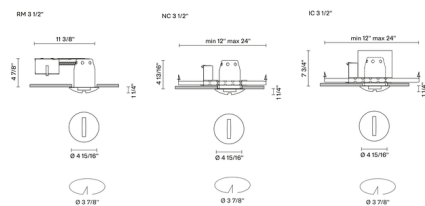

CLICK TO VIEW PRODUCT

Notes: