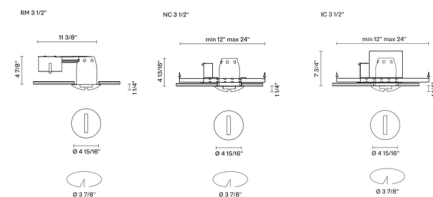

Specifications

REFLECTOR/BAFFLE COLOR	Clear
BODY FINISH	N/A
WATTAGE	16W
DIMMER	Low Voltage Electronic
DIMENSIONS	4.94"W x 1.25"H
INTEGRATED LED MODULE	1 x LED/16W/120V LED

Technical Information

APERTURE SHAPE	Round
HOUSING HEIGHT	5"
HOUSING TYPE	Remodel NON IC
CEILING TYPE	Drywall with Trim
FUNCTION	Decorative
COLOR RENDERING	93 CRI
LAMP COLOR	3000K
LUMENS/WATT	62.50
LUMINOUS FLUX	1000 lumens

Shown in clear

CLICK TO VIEW PRODUCT

Notes: