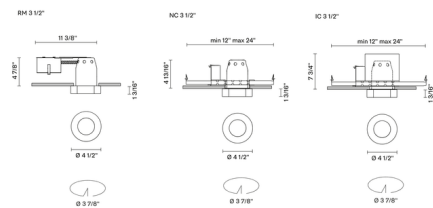

CLICK TO VIEW PRODUCT

Notes: