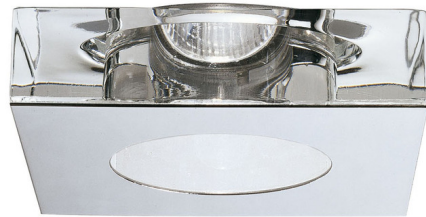

Lightology

lightology.com
866-954-4489
06-30-26

Project: _____

Company: _____

Location: _____ Fixture Type: _____

SPEC #: **FAB557354**

Approved On: _____ Approved By: _____

Faretti Lui 3.5 Inch MR16 GU10 LED Recessed Downlight By Fabbian

Description

The Faretti Lui element, composed of hand-poured Italian crystal, is an artful masterpiece able to uniformly distribute the light in any place of the room. Sold as a complete fixture (includes trim and housing). Choice of housings include: Remodel, Non-IC New Construction, or IC New Construction.

Shown in polished stainless steel / clear

Specifications

REFLECTOR/BAFFLE COLOR Polished Stainless Steel / Clear
BODY FINISH N/A
WATTAGE 8W
DIMMER Standard 120V
DIMENSIONS 4.5"W x 1.19"H x 4.5"D
BULB NOT INCLUDED 1 x MR16/GU10/8W/120V LED