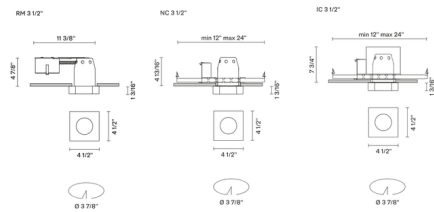

Lightology

lightology.com
866-954-4489
06-30-26

Project: _____

Company: _____

Location: _____ Fixture Type: _____

SPEC #: **FAB557354**

Approved On: _____ Approved By: _____

Faretti Lui 3.5 Inch MR16 GU10 LED Recessed Downlight By Fabbian

Shown in polished stainless steel / clear

Specifications

REFLECTOR/BAFFLE COLOR Polished Stainless Steel / Clear
BODY FINISH N/A
WATTAGE 8W
DIMMER Standard 120V
DIMENSIONS 4.5"W x 1.19"H x 4.5"D
BULB NOT INCLUDED 1 x MR16/GU10/8W/120V LED

Technical Information

APERTURE SHAPE Square
HOUSING HEIGHT 5"
HOUSING TYPE Remodel NON IC
CEILING TYPE Drywall with Trim
FUNCTION Decorative

CLICK TO VIEW PRODUCT

Notes: