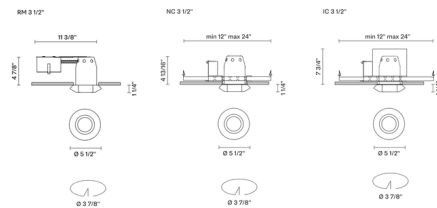

Lightology

lightology.com
866-954-4489
06-11-26

Project: _____
 Company: _____
 Location: _____ Fixture Type: _____
 SPEC #: **FAB557368**
 Approved On: _____ Approved By: _____

Faretti Rombo 3.5 Inch MR16 GU10 LED Recessed Downlight By Fabbian

Shown in clear

Specifications

REFLECTOR/BAFFLE COLOR	Clear
BODY FINISH	N/A
WATTAGE	8W
DIMMER	Standard 120V
DIMENSIONS	5.5"W x 1.25"H
BULB NOT INCLUDED	1 x MR16/GU10/8W/120V LED

Technical Information

APERTURE SHAPE	Round
HOUSING HEIGHT	5"
HOUSING TYPE	Remodel NON IC
CEILING TYPE	Drywall with Trim
FUNCTION	Decorative