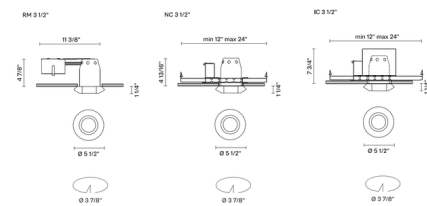

Shown in clear

Specifications

COLOR	Clear
BODY FINISH	N/A
WATTAGE	16W
DIMMER	Low Voltage Electronic
DIMENSIONS	5.5"W x 1.25"H
INTEGRATED LED MODULE	1 x LED/16W/120V LED

Technical Information

APERTURE SHAPE	Round
HOUSING HEIGHT	5"
HOUSING TYPE	Remodel NON IC
CEILING TYPE	Drywall with Trim
FUNCTION	Decorative
COLOR RENDERING	93 CRI
LAMP COLOR	3000K
LUMENS/WATT	62.50
LUMINOUS FLUX	1000 lumens