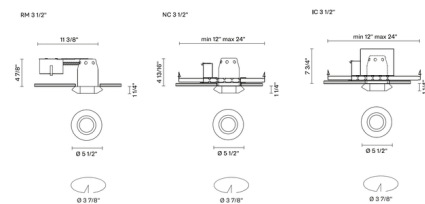

Shown in clear

Specifications

COLOR	Clear
BODY FINISH	N/A
WATTAGE	16W
DIMMER	Low Voltage Electronic
DIMENSIONS	5.5"W x 1.25"H
INTEGRATED LED MODULE	1 x LED/16W/120V LED

Technical Information

APERTURE SHAPE	Round
HOUSING HEIGHT	5"
HOUSING TYPE	Remodel NON IC
CEILING TYPE	Drywall with Trim
FUNCTION	Decorative
COLOR RENDERING	93 CRI
LAMP COLOR	3000K
LUMENS/WATT	62.50
LUMINOUS FLUX	1000 lumens