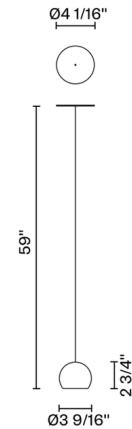

CLICK TO VIEW PRODUCT

Notes: