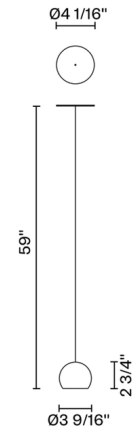

### Specifications

COLOR	Transparent
BODY FINISH	White
WATTAGE	3W
DIMMER	Not Dimmable
DIMENSIONS	3.56"W x 2.75"H
INTEGRATED LED MODULE	1 x LED/3W/120-277V LED

### Technical Information

PRODUCT DIMENSIONS	Adjustable Cable Length: 59"
COLOR RENDERING	80 CRI
LAMP COLOR	2700K
LUMENS/WATT	76.67
LUMINOUS FLUX	230 lumens

Shown in white / transparent

CLICK TO VIEW PRODUCT