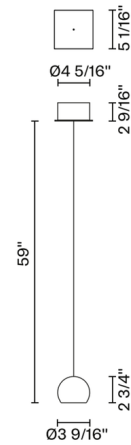

Lightology

lightology.com
866-954-4489
04-25-26

Project: _____
Company: _____
Location: _____ Fixture Type: _____
SPEC #: **FAB557425**
Approved On: _____ Approved By: _____

Multispot Beluga Mini Pendant with Square Canopy

By Fabbian

Description

The Multispot Beluga Mini Pendant features a transparent crystal glass diffuser with a White painted metal square surface mount canopy. Includes non-dimmable LED driver which fits inside junction box.

Shown in white / transparent

Specifications

COLOR	Transparent
BODY FINISH	White
WATTAGE	3W
DIMMER	Not Dimmable
DIMENSIONS	3.56"W x 2.75"H
INTEGRATED LED MODULE	1 x LED/3W/120-277V LED

Technical Information

PRODUCT DIMENSIONS	Adjustable Cord Length: 59"
COLOR RENDERING	80 CRI
LAMP COLOR	3000K
LUMENS/WATT	76.67
LUMINOUS FLUX	230 lumens

CLICK TO VIEW PRODUCT

Notes: