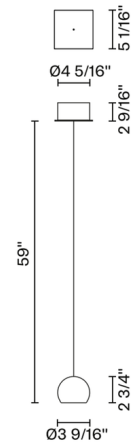

CLICK TO VIEW PRODUCT

Notes: