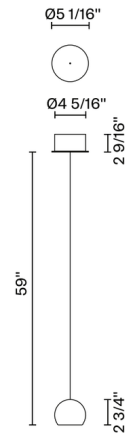

Lightology

lightology.com
866-954-4489
04-25-26

Project: _____
Company: _____
Location: _____ Fixture Type: _____
SPEC #: **FAB557430**
Approved On: _____ Approved By: _____

Multispot Beluga Mini Pendant with Round Canopy By Fabbian

Specifications

COLOR Transparent
BODY FINISH White
WATTAGE 3W
DIMMER Not Dimmable
DIMENSIONS 3.56"W x 2.75"H
INTEGRATED LED MODULE 1x LED/3W/120-277V LED

Technical Information

PRODUCT DIMENSIONS Adjustable Cord Length: 59"
COLOR RENDERING 80 CRI
LAMP COLOR 3000K
LUMENS/WATT 76.67
LUMINOUS FLUX 230 lumens

Shown in white / transparent

CLICK TO VIEW PRODUCT

Notes: