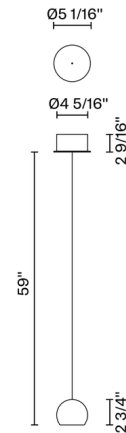

CLICK TO VIEW PRODUCT

Notes: