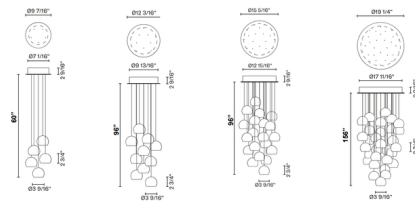

CLICK TO VIEW PRODUCT

Notes: