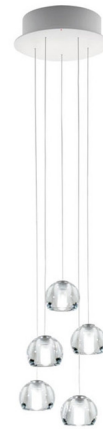

Lightology

lightology.com
866-954-4489
04-25-26

Project: _____
Company: _____
Location: _____ Fixture Type: _____
SPEC #: **FAB557431**
Approved On: _____ Approved By: _____

Multispot Beluga Multi-Light Pendant with Round Canopy By Fabbian

Description

The Multispot Beluga Multi-Light Pendant features transparent crystal glass diffusers with a White painted metal round surface mount canopy. Includes 0-10V dimmable LED driver.
Pendant Lengths: 5-Light: 5x60 inch pendants
10-Light: 5x60 inch pendants, 5x96 inch pendants
20-Light: 10x60 inch pendants, 10x96 inch pendants
30-Light: 10x60 inch pendants, 10x96 inch pendants, 10x156 inch pendants

Specifications

COLOR . . . . . Transparent
BODY FINISH . . . . . White
WATTAGE 15W
DIMMER 0-10V
DIMENSIONS . . . . . 9.44"W x 2.75"H
INTEGRATED LED MODULE . . . . . 5 x LED/3W/120V LED

Technical Information

PRODUCT DIMENSIONS . . . . . Maximum Overall Height: 78 11/16"
COLOR RENDERING . . . . . 80 CRI
LAMP COLOR 3000K
LUMENS/WATT 383.33
LUMINOUS FLUX . . . . . 1150 lumens

Shown in white / transparent