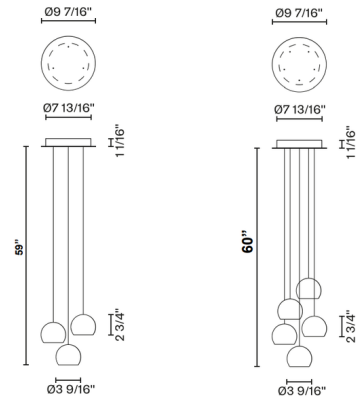

Lightology

lightology.com
866-954-4489
04-25-26

Project: _____
 Company: _____
 Location: _____ Fixture Type: _____
 SPEC #: **FAB557432**
 Approved On: _____ Approved By: _____

Multispot Beluga Basic Canopy Multi-Light Pendant By Fabbian

Description

The Multispot Beluga Multi-Light Pendant features transparent crystal glass diffusers with a White painted metal canopy. Includes 0-10V dimmable LED driver.

Specifications

COLOR Transparent
 BODY FINISH White
 WATTAGE 9W
 DIMMER 0-10V
 DIMENSIONS 9.44"W x 2.75"H
 INTEGRATED LED MODULE 3 x LED/3W/120V LED

Technical Information

PRODUCT DIMENSIONS Maximum Overall Height: 78 11/16"
 COLOR RENDERING 80 CRI
 LAMP COLOR 2700K
 LUMENS/WATT 230.00
 LUMINOUS FLUX 690 lumens

Notes:

Shown in white / transparent

CLICK TO VIEW PRODUCT