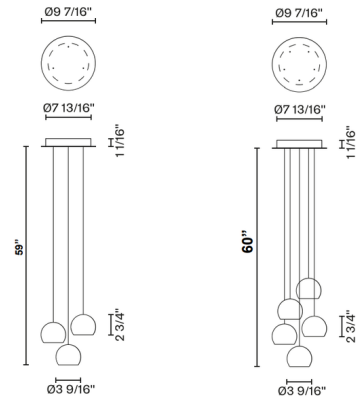

Lightology

lightology.com
866-954-4489
07-04-26

Project: _____
 Company: _____
 Location: _____ Fixture Type: _____
 SPEC #: **FAB557432**
 Approved On: _____ Approved By: _____

Multispot Beluga Basic Canopy Multi-Light Pendant By Fabbian

Description

The Multispot Beluga Multi-Light Pendant features transparent crystal glass diffusers with a White painted metal canopy. Includes 0-10V dimmable LED driver.

Specifications

COLOR Transparent
 BODY FINISH White
 WATTAGE 9W
 DIMMER 0-10V
 DIMENSIONS 9.44"W x 2.75"H
 INTEGRATED LED MODULE 3 x LED/3W/120V LED

Technical Information

PRODUCT DIMENSIONS Maximum Overall Height: 78 11/16"
 COLOR RENDERING 80 CRI
 LAMP COLOR 2700K
 LUMENS/WATT 230.00
 LUMINOUS FLUX 690 lumens

Notes:

Shown in white / transparent

CLICK TO VIEW PRODUCT