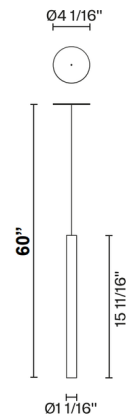

Lightology

lightology.com
866-954-4489
04-25-26

Project: _____
Company: _____
Location: _____ Fixture Type: _____
SPEC #: **FAB557433**
Approved On: _____ Approved By: _____

Multispot Tooby Mini Pendant with Round Flush Canopy By Fabbian

Description

The Multispot Tooby Basic Mini Pendant features a tubular shade with a minimalist light engine hidden within the glass structure. A 3-dimensional lighting effect is created by using an internal ribbed acrylic reflector the length of the tube coupled with a mirrored reflector at the base. The fixture appears to glow from within and showcases the extruded borosilicate (pyrex) glass. Features an anodized aluminum structure finish and a White painted metal flush canopy. Includes non-dimmable LED driver which fits inside junction box.

Specifications

COLOR Transparent
BODY FINISH White
WATTAGE 2.1W
DIMMER Not Dimmable
DIMENSIONS 4.06"W x 15.68"H
INTEGRATED LED MODULE 1 x LED/2.1W/120-277V LED

Technical Information

PRODUCT DIMENSIONS Maximum Overall Height: 59"
COLOR RENDERING 80 CRI
LAMP COLOR 2700K
LUMENS/WATT 95.24
LUMINOUS FLUX 200 lumens

Shown in white / transparent

CLICK TO VIEW PRODUCT

Notes: