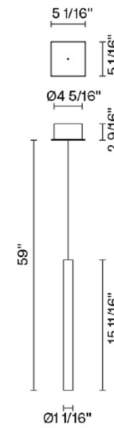

CLICK TO VIEW PRODUCT

Notes: