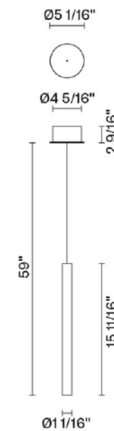

Lightology

lightology.com
866-954-4489
04-25-26

Project: _____
Company: _____
Location: _____ Fixture Type: _____
SPEC #: **FAB557443**
Approved On: _____ Approved By: _____

Multispot Tooby Mini Pendant with Round Canopy By Fabbian

Description

The Multispot Tooby Mini Pendant features a tubular shade with a minimalist light engine hidden within the glass structure. A 3-dimensional lighting effect is created by using an internal ribbed acrylic reflector the length of the tube coupled with a mirrored reflector at the base. The fixture appears to glow from within and showcases the extruded borosilicate (pyrex) glass. Anodized aluminum structure finish and a White painted metal round surface mount canopy. Includes non-dimmable LED driver which fits inside junction box.

Specifications

COLOR	Transparent
BODY FINISH	White
WATTAGE	2.1W
DIMMER	Not Dimmable
DIMENSIONS	5.06"W x 15.68"H
INTEGRATED LED MODULE	1 x LED/2.1W/120-277V LED

Technical Information

PRODUCT DIMENSIONS	Maximum Overall Height: 59"
COLOR RENDERING	.80 CRI
LAMP COLOR	2700K
LUMENS/WATT	95.24
LUMINOUS FLUX	200 lumens

Shown in white / transparent

CLICK TO VIEW PRODUCT

Notes: