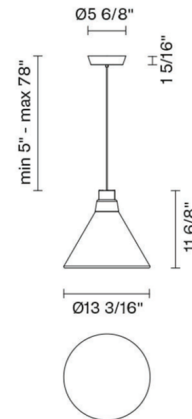

Specifications

COLOR Transparent
BODY FINISH Black
WATTAGE 10W
DIMMER Low Voltage Electronic
DIMENSIONS 13.19"W x 11.75"H
INTEGRATED LED MODULE 1 x LED/10W/120V LED

Technical Information

PRODUCT DIMENSIONS Maximum Overall Height: 89.75"
COLOR RENDERING 80 CRI
LAMP COLOR 3000K
LUMENS/WATT 100.00
LUMINOUS FLUX 1000 lumens

Shown in black / transparent

CLICK TO VIEW PRODUCT

Notes: