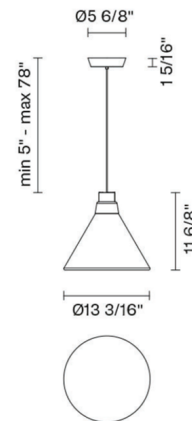

Specifications

COLOR Transparent
BODY FINISH Black
WATTAGE 10W
DIMMER Low Voltage Electronic
DIMENSIONS 13.19"W x 11.75"H
INTEGRATED LED MODULE 1 x LED/10W/120V LED

Technical Information

PRODUCT DIMENSIONS Maximum Overall Height: 89.75"
COLOR RENDERING 80 CRI
LAMP COLOR 3000K
LUMENS/WATT 100.00
LUMINOUS FLUX 1000 lumens

Shown in black / transparent

CLICK TO VIEW PRODUCT

Notes: