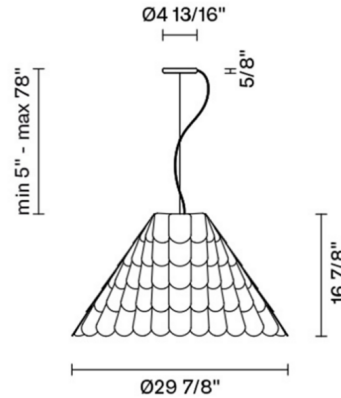

### Specifications

COLOR	White
BODY FINISH	White
WATTAGE	27W
DIMMER	Standard 120V
DIMENSIONS	29.88"W x 16.88"H
BULB NOT INCLUDED	1 x A21/Medium (E26)/27W/120V LED

CLICK TO VIEW PRODUCT

Notes: