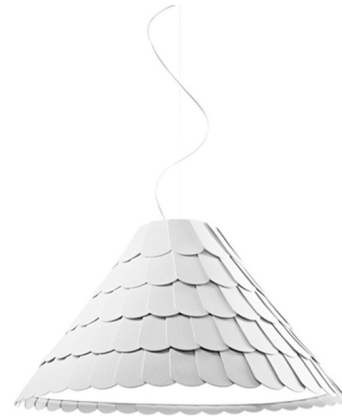

## Roofer A03 High Pendant

By Fabbian

### Description

The Roofer A03 High Pendant draws its inspiration from roof tiles and makes the shingle the central element. The shingles are made of semi-rigid rubbery material with a scalloped appearance to mimic roof tiles and connected to a hidden rigid structure. The lower part is closed with a polymethyl-methacrylate diffuser disk.

Shown in white / white

### Specifications

COLOR	White
BODY FINISH	White
WATTAGE	27W
DIMMER	Standard 120V
DIMENSIONS	29.88"W x 16.88"H
BULB NOT INCLUDED	1 x A21/Medium (E26)/27W/120V LED

CLICK TO VIEW PRODUCT

Notes: