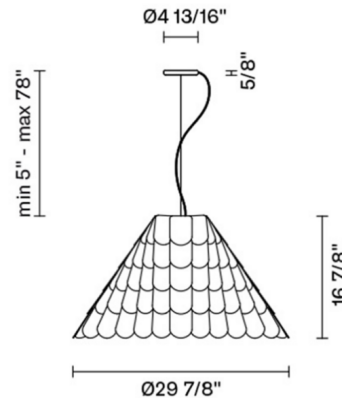

### Description

The Roofer A03 High Pendant draws its inspiration from roof tiles and makes the shingle the central element. The shingles are made of semi-rigid rubbery material with a scalloped appearance to mimic roof tiles and connected to a hidden rigid structure. The lower part is closed with a polymethyl-methacrylate diffuser disk.

### Specifications

COLOR	White
BODY FINISH	White
WATTAGE	27W
DIMMER	Standard 120V
DIMENSIONS	29.88"W x 16.88"H
BULB NOT INCLUDED	1 x A21/Medium (E26)/27W/120V LED

CLICK TO VIEW PRODUCT

Notes: