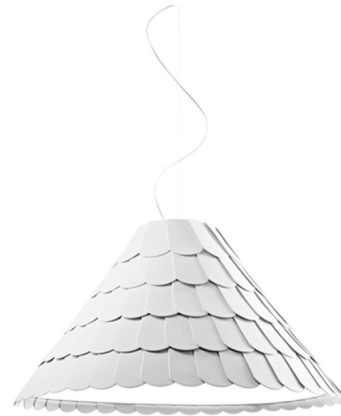

# Lightology

lightology.com  
866-954-4489  
07-06-26

Project: \_\_\_\_\_

Company: \_\_\_\_\_

Location: \_\_\_\_\_ Fixture Type: \_\_\_\_\_

SPEC #: **FAB557465**

Approved On: \_\_\_\_\_ Approved By: \_\_\_\_\_

## Roofer A03 High Pendant By Fabbian

### Description

The Roofer A03 High Pendant draws its inspiration from roof tiles and makes the shingle the central element. The shingles are made of semi-rigid rubbery material with a scalloped appearance to mimic roof tiles and connected to a hidden rigid structure. The lower part is closed with a polymethyl-methacrylate diffuser disk.

### Specifications

COLOR	White
BODY FINISH	White
WATTAGE	27W
DIMMER	Standard 120V
DIMENSIONS	29.88"W x 16.88"H
BULB NOT INCLUDED	1 x A21/Medium (E26)/27W/120V LED

CLICK TO VIEW PRODUCT

Notes: