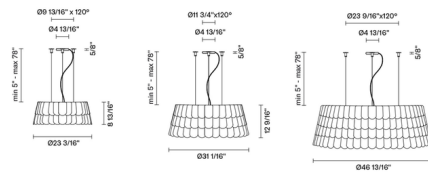

Description

The Roofer Low Pendant draws its inspiration from roof tiles and makes the shingle' the central element. The shingles are made of semi-rigid rubbery material with a scalloped appearance to mimic roof tiles and connected to a hidden rigid structure. The lower part is closed with a polymethyl-methacrylate diffuser disk.

Shown in white / green

Specifications

COLOR	Green
BODY FINISH	White
WATTAGE	72W
DIMMER	Standard 120V
DIMENSIONS	23.19"W x 8.82"H
BULB NOT INCLUDED	6 x A19/Medium (E26)/12W/120V LED

CLICK TO VIEW PRODUCT

Notes: