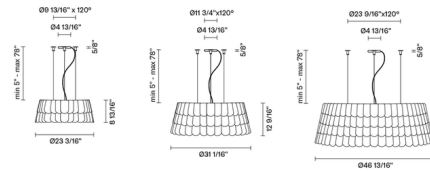

Description

The Roofer Low Pendant draws its inspiration from roof tiles and makes the shingle' the central element. The shingles are made of semi-rigid rubbery material with a scalloped appearance to mimic roof tiles and connected to a hidden rigid structure. The lower part is closed with a polymethyl-methacrylate diffuser disk.

Shown in white / green

Specifications

COLOR	Green
BODY FINISH	White
WATTAGE	72W
DIMMER	Standard 120V
DIMENSIONS	23.19"W x 8.82"H
BULB NOT INCLUDED	6 x A19/Medium (E26)/12W/120V LED

CLICK TO VIEW PRODUCT

Notes: