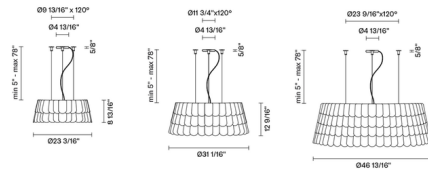

Description

The Roofer Low Pendant draws its inspiration from roof tiles and makes the shingle' the central element. The shingles are made of semi-rigid rubbery material with a scalloped appearance to mimic roof tiles and connected to a hidden rigid structure. The lower part is closed with a polymethyl-methacrylate diffuser disk.

Shown in white / green

Specifications

COLOR	Green
BODY FINISH	White
WATTAGE	72W
DIMMER	Standard 120V
DIMENSIONS	23.19"W x 8.82"H
BULB NOT INCLUDED	6 x A19/Medium (E26)/12W/120V LED

CLICK TO VIEW PRODUCT

Notes: