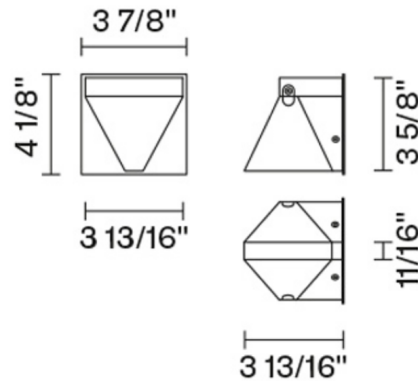

Shown in chrome / clear

Specifications

COLOR	Clear
BODY FINISH	Chrome
WATTAGE	4.3W
DIMMER	Low Voltage Electronic
DIMENSIONS	3.81"W x 4.13"H x 3.81"D
INTEGRATED LED MODULE	1 x LED/4.3W/120-277V LED

Technical Information