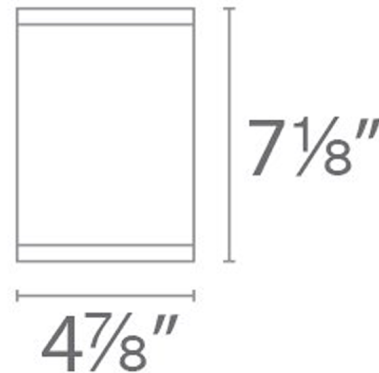

### Specifications

COLOR	White
BODY FINISH	Black
WATTAGE	31W
DIMMER	N/A
DIMENSIONS	4.88"W x 7.13"H
INTEGRATED LED MODULE	1 x LED/31W/120-277V LED

### Technical Information

LAMP LIFE	54000 hours
BEAM ANGLE	15°
COLOR RENDERING	90 CRI
LAMP COLOR	RGB+White
LUMENS/WATT	23.71
LUMINOUS FLUX	735 lumens

Shown in black / white

CLICK TO VIEW PRODUCT

Notes: