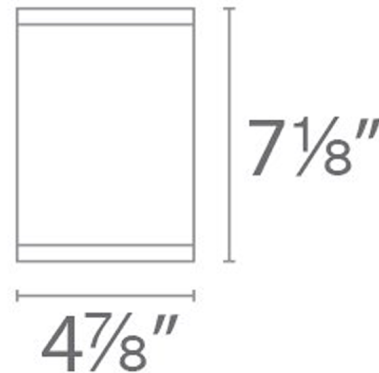

Shown in black / white

CLICK TO VIEW PRODUCT

Notes: